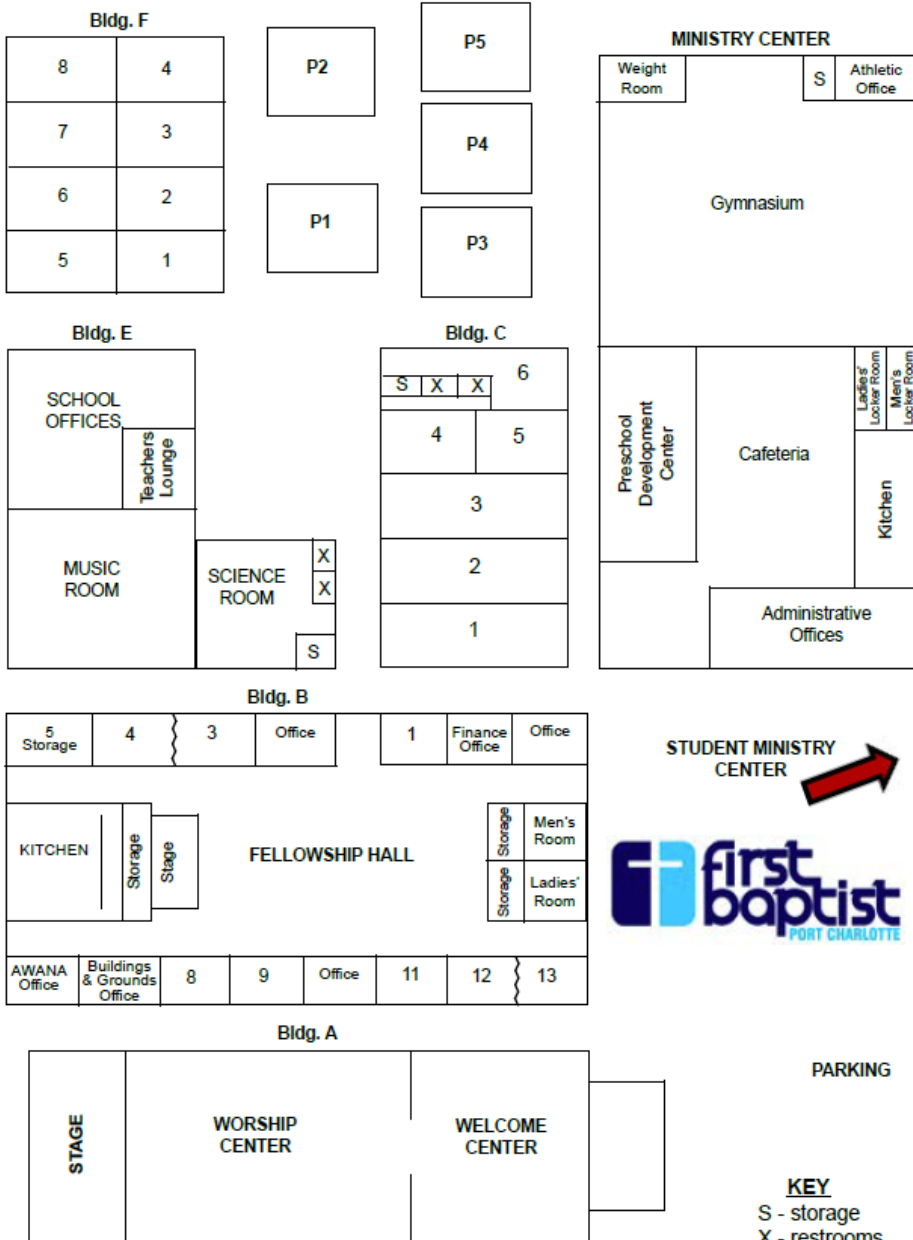

FORREST NELSON BLVD.

QUESADA AVE.

20035 Quesada Ave, Port Charlotte, FL 33952
941.629.0444
www.facebook.com/firstbaptistportcharlotte
www.fbcportcharlotte.com