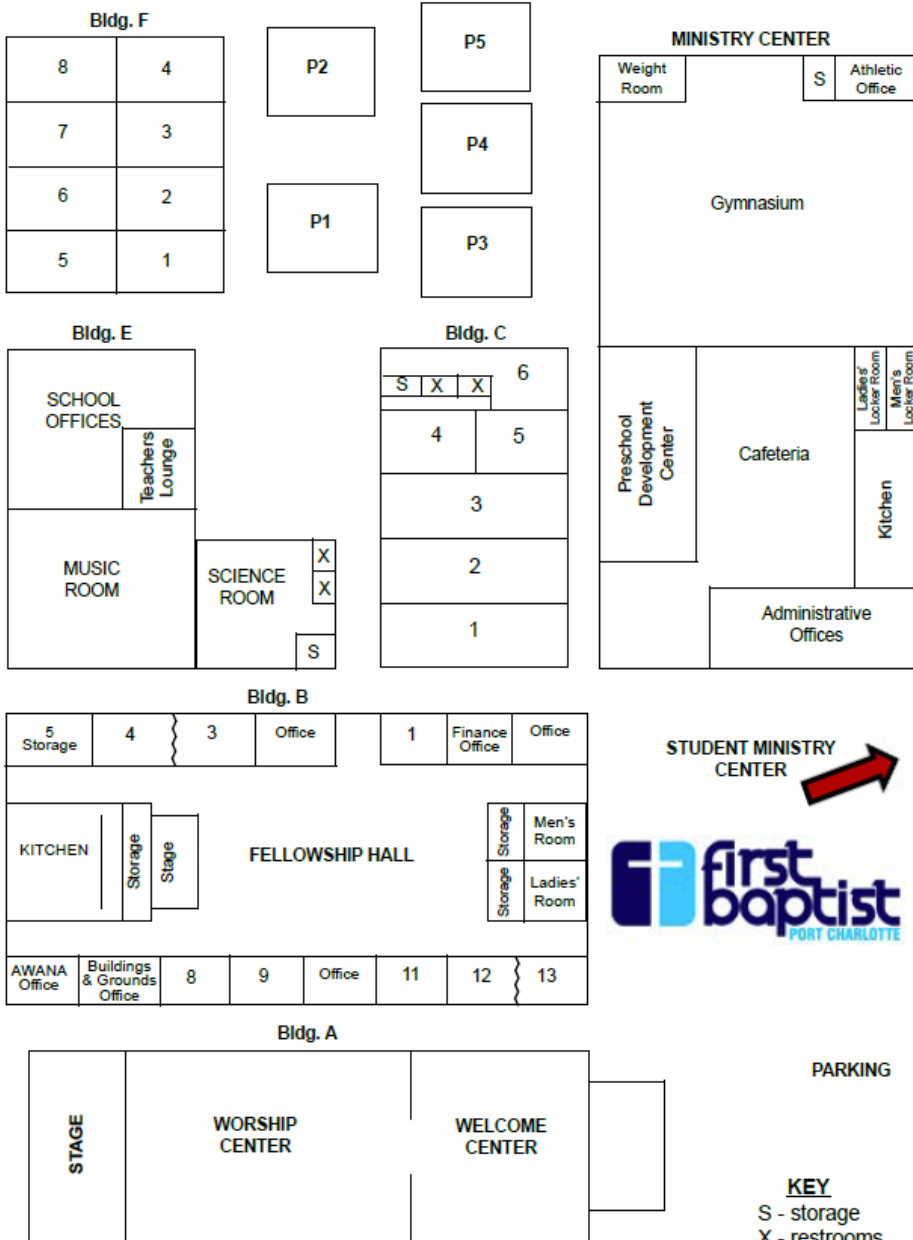

FORREST NELSON BLVD.

QUESADA AVE.

connection groups

FOR EVERYONE

20035 Quesada Ave, Port Charlotte, FL 33952
941.629.0444
www.facebook.com/firstbaptistportcharlotte
www.fbcportcharlotte.com